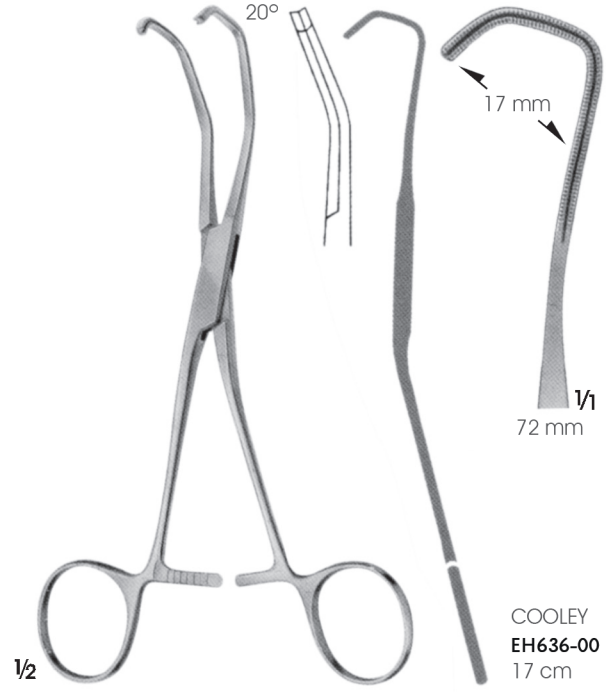

EH640-00
56 mm

COOLEY

EH640-00 15 cm

EH641-00 16 cm

EH642-00 16.5 cm

Çok amaçlı klempler/Multi Purpose clamps

Cooley Diş

Toothing Cooley

EH631-00
72 mm

EH631-01
76 mm

EH631-02
72 mm

EH631-03
76 mm

COOLEY
EH631-00 16.5 cm
EH631-01 16.5 cm
EH631-02 17.5 cm
EH631-03 18 cm

Cooley Diş

Toothing Cooley

43 mm

1/16

1/2

LEITZ
EH643-00
20.5 cm

70 mm

1/16

1/2

PARRY-COOLEY
EH644-00
29.5 cm

Cooley Diş

Toothing Cooley

Cooley Diş

Toothing Cooley

COOLEY
EH645-00 20,5 cm
EH645-01 26 cm
EH645-02 26,5 cm
EH645-03 26,5 cm
EH645-04 27,5 cm

COOLEY
EH647-04
26 cm

Cooley Diş

Toothing Cooley

COOLEY
EH653-00 16 cm
EH653-01 17 cm