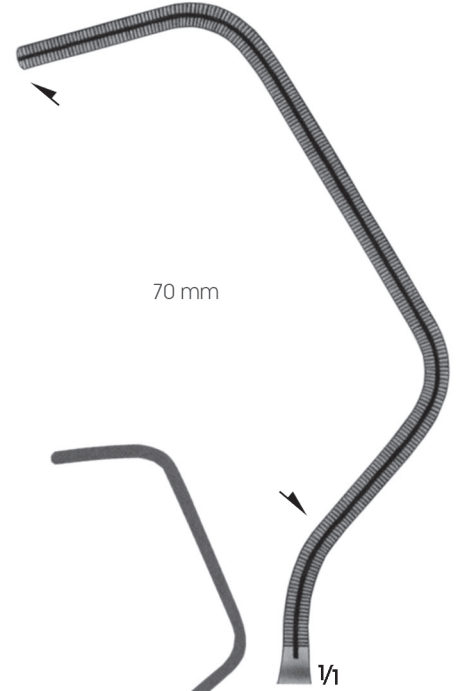

EH640-00
56 mm

COOLEY

EH640-00 15 cm

EH641-00 16 cm

EH642-00 16.5 cm

Çok amaçlı klempler/Multi Purpose clamps

Cooley Diş

Toothing Cooley

EH631-00
72 mm

EH631-01
76 mm

EH631-02
72 mm

EH631-03
76 mm

COOLEY
EH631-00 16.5 cm
EH631-01 16.5 cm
EH631-02 17.5 cm
EH631-03 18 cm

Cooley Diş

Toothing Cooley

43 mm

1/16

1/2

LEITZ
EH643-00
20.5 cm

70 mm

1/16

1/2

PARRY-COOLEY
EH644-00
29.5 cm

Cooley Diş

Toothing Cooley

Cooley Diş

Toothing Cooley

COOLEY
EH645-00 20,5 cm
EH645-01 26 cm
EH645-02 26,5 cm
EH645-03 26,5 cm
EH645-04 27,5 cm

COOLEY
EH647-04
26 cm

Cooley Diş

Toothing Cooley

COOLEY
EH653-00 16 cm
EH653-01 17 cm