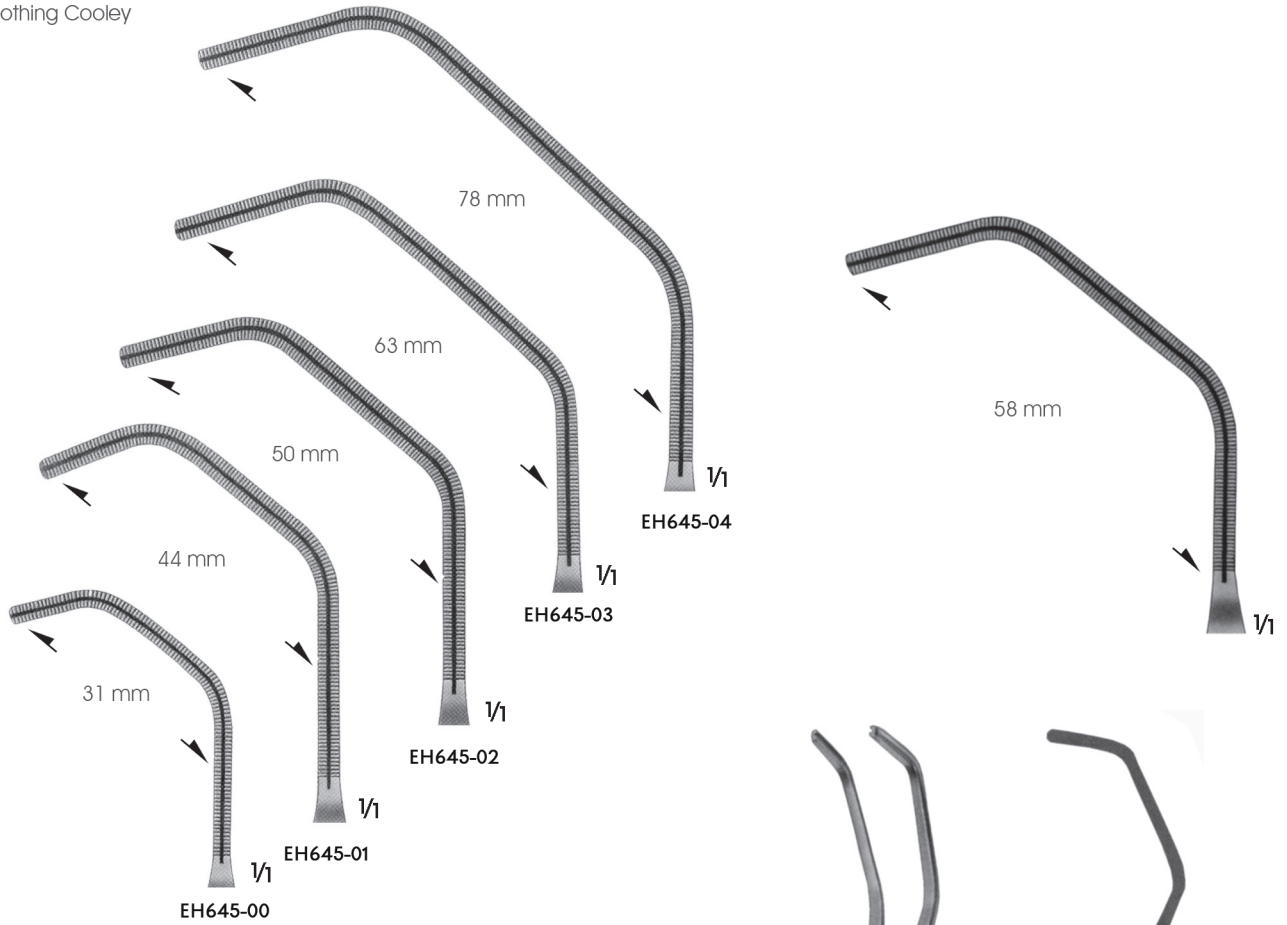

EH631-00
72 mm

EH631-01
76 mm

EH631-02
72 mm

EH631-03
76 mm

COOLEY
EH631-00 16.5 cm
EH631-01 16.5 cm
EH631-02 17.5 cm
EH631-03 18 cm

Cooley Diş

Toothing Cooley

43 mm

1/16

1/2

LEITZ
EH643-00
20.5 cm

70 mm

1/16

1/2

PARRY-COOLEY
EH644-00
29.5 cm

Cooley Diş

Toothing Cooley

Cooley Diş

Toothing Cooley

COOLEY
EH645-00 20,5 cm
EH645-01 26 cm
EH645-02 26,5 cm
EH645-03 26,5 cm
EH645-04 27,5 cm

COOLEY
EH647-04
26 cm

Cooley Diş

Toothing Cooley

COOLEY
EH653-00 16 cm
EH653-01 17 cm