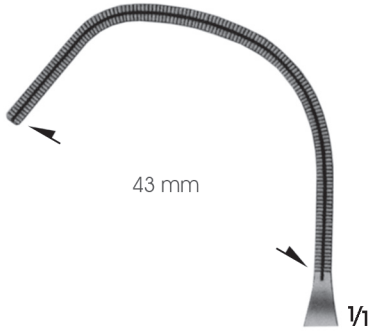

EH640-00
56 mm

COOLEY

EH640-00 15 cm

EH641-00 16 cm

EH642-00 16.5 cm

Çok amaçlı klempler/Multi Purpose clamps

Cooley Diş

Toothing Cooley

EH631-00
72 mm

EH631-01
76 mm

EH631-02
72 mm

EH631-03
76 mm

COOLEY
EH631-00 16.5 cm
EH631-01 16.5 cm
EH631-02 17.5 cm
EH631-03 18 cm

Cooley Diş

Toothing Cooley

43 mm

1/16

1/2

LEITZ
EH643-00
20.5 cm

70 mm

1/16

1/2

PARRY-COOLEY
EH644-00
29.5 cm

Cooley Diş

Toothing Cooley

Cooley Diş

Toothing Cooley

COOLEY
EH645-00 20,5 cm
EH645-01 26 cm
EH645-02 26,5 cm
EH645-03 26,5 cm
EH645-04 27,5 cm

COOLEY
EH647-04
26 cm

Cooley Diş

Toothing Cooley

COOLEY
EH653-00 16 cm
EH653-01 17 cm