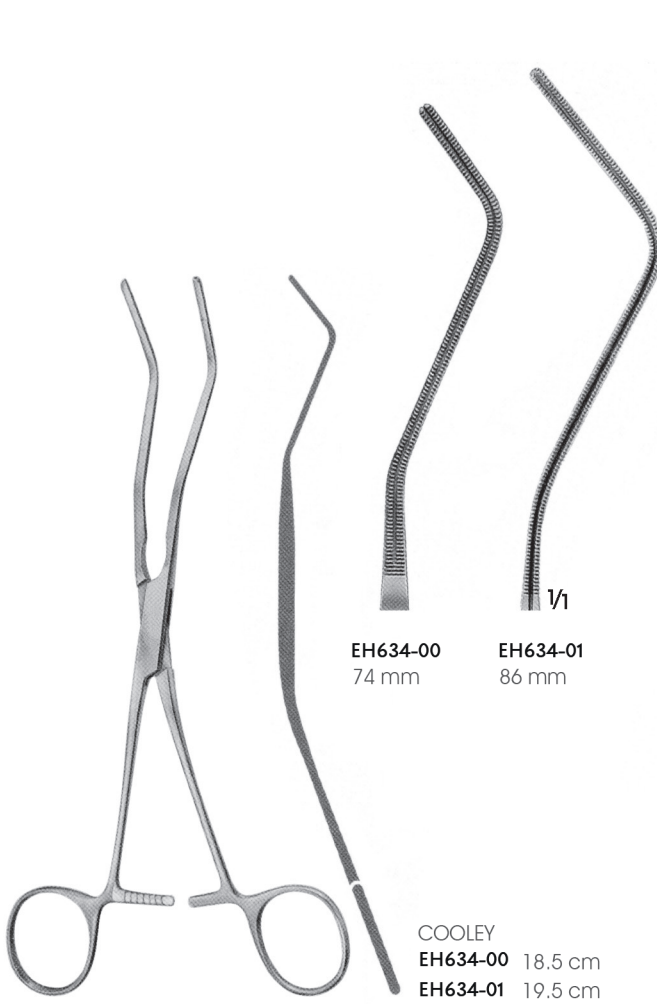

EH631-00
72 mm

EH631-01
76 mm

EH631-02
72 mm

EH631-03
76 mm

COOLEY
EH631-00 16.5 cm
EH631-01 16.5 cm
EH631-02 17.5 cm
EH631-03 18 cm

Cooley Diş

Toothing Cooley

43 mm

1/16

1/2

LEITZ
EH643-00
20.5 cm

70 mm

1/16

1/2

PARRY-COOLEY
EH644-00
29.5 cm

Cooley Diş

Toothing Cooley

Cooley Diş

Toothing Cooley

COOLEY
EH645-00 20,5 cm
EH645-01 26 cm
EH645-02 26,5 cm
EH645-03 26,5 cm
EH645-04 27,5 cm

COOLEY
EH647-04
26 cm

Cooley Diş

Toothing Cooley

COOLEY
EH653-00 16 cm
EH653-01 17 cm