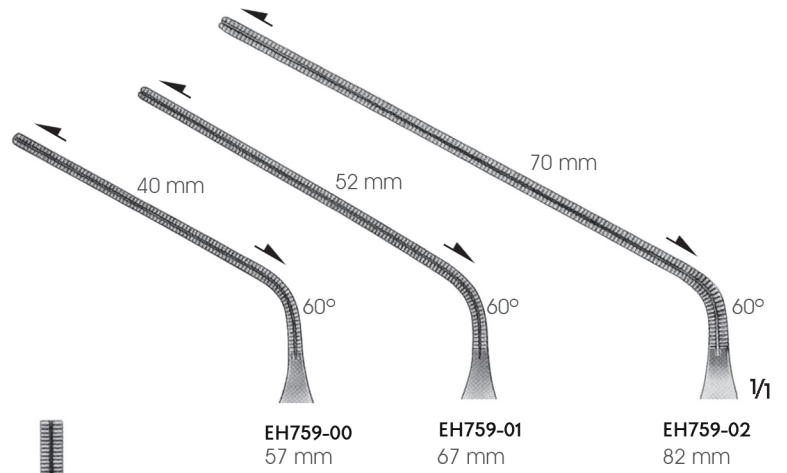

1/16

1/2

LEITZ
EH643-00
20.5 cm

70 mm

1/16

1/2

PARRY-COOLEY
EH644-00
29.5 cm

Cooley Diş

Toothing Cooley

Cooley Diş

Toothing Cooley

COOLEY
EH645-00 20,5 cm
EH645-01 26 cm
EH645-02 26,5 cm
EH645-03 26,5 cm
EH645-04 27,5 cm

COOLEY
EH647-04
26 cm

Cooley Diş

Toothing Cooley

COOLEY
EH653-00 16 cm
EH653-01 17 cm

COOLEY
EH654-00 16 cm
EH654-01 17 cm
EH655-00 18 cm
EH656-00 18 cm

Cooley Diş

Toothing Cooley

EH759-00
57 mm

EH759-01
67 mm

EH759-02
82 mm

EH758-00
68 mm

EH758-01
75 mm

COOLEY

EH759-00 16.5 cm

EH759-01 17 cm

EH759-02 18.5 cm

EH758-00 22.5 cm

EH758-01 27 cm

Cooley Diş

Toothing Cooley