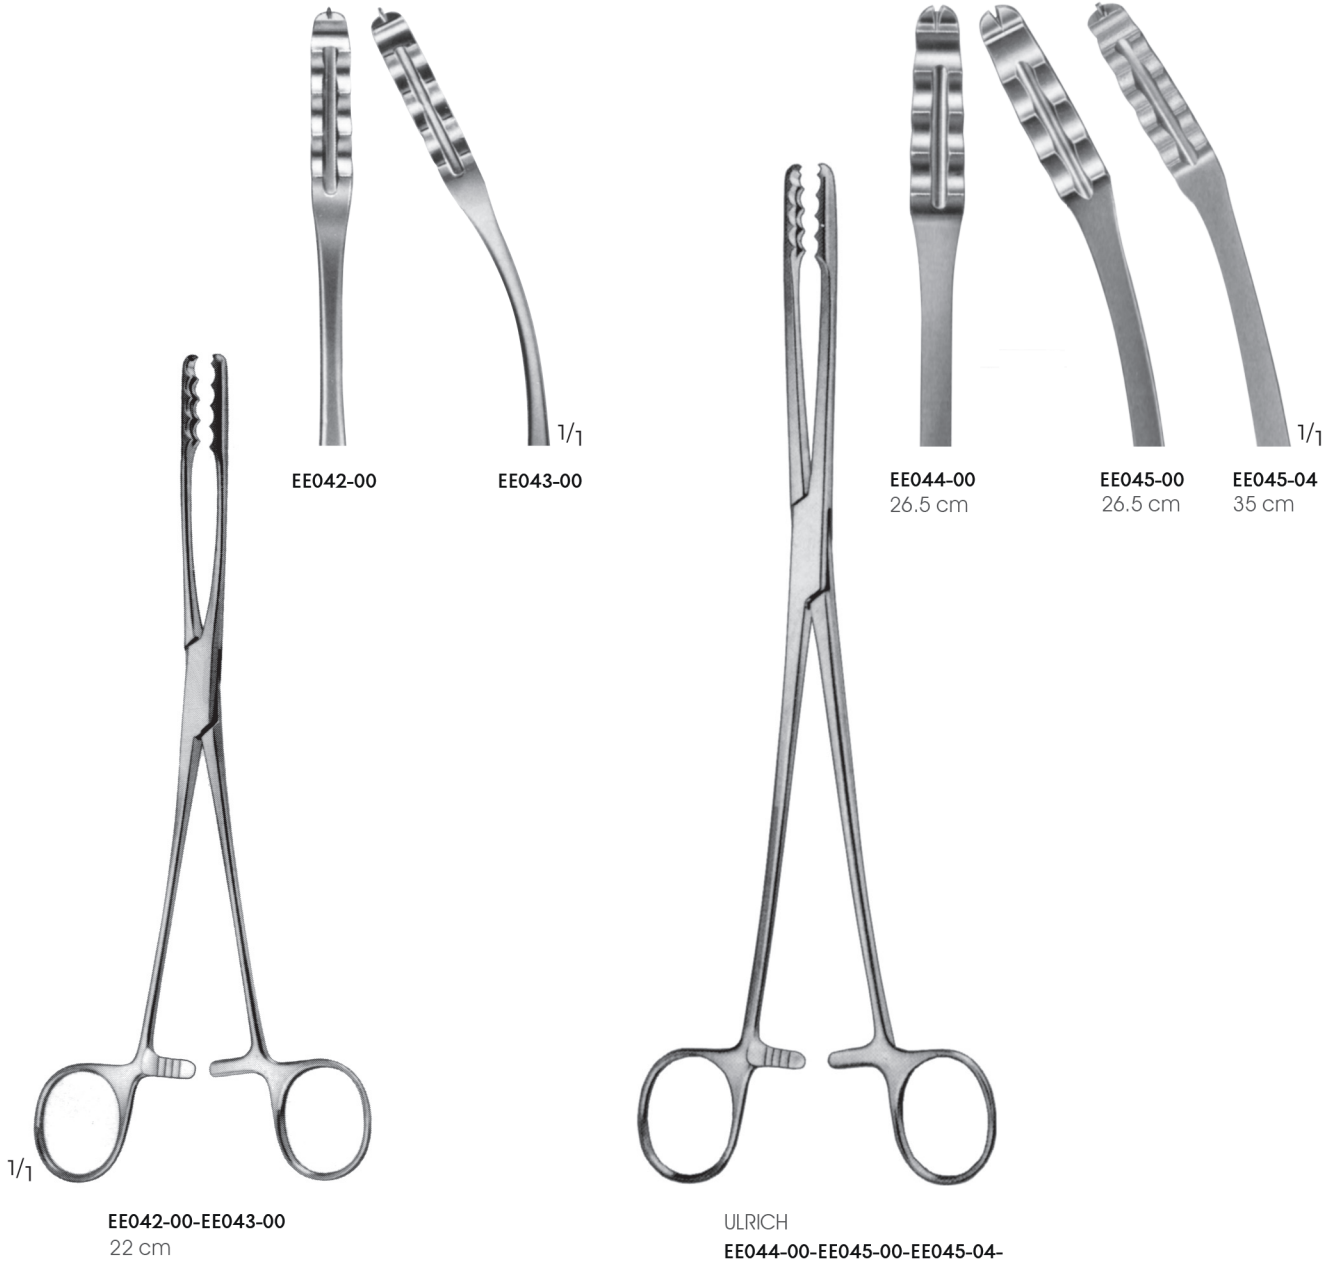

EE

Spanç, Doku ve Çamaşır Pensleri
Sponge, Tissue and Washing Forceps

BRYANT
EE004-00
13 cm

EE006-00 13.5 cm
EE007-00 16 cm
EE008-00 18.5 cm
LISTER
EE006-00-EE008-00
Burun penleri/Sinus forceps

EE019-00
17.5 cm

EE010-00
Kiltsiz/ Without ratchet
14.5 cm

EE011-00
Kilitli/ With ratchet
14.5 cm

EE016-00
EE017-00
GROSS
EE016-00-EE017-00
Kilitli/ With ratchet
18 cm

EMMET
EE070-00
21 cm

COLLIN
EE071-00
24 cm

CHERON
EE072-00
Açılı saplar
Handles angled to side
24 cm

HEYWOOD-SMITH
EE089-00
21.5 cm

HEYWOOD-SMITH
EE190-00
20 cm

COLLIN
EE192-00-EE194-00

EE192-00
16 cm

EE194-00
16 cm

EE193-00
17 cm

WILLIAMS
EE178-00
Organ pensi
Organ forceps
16 cm

HEYWOOD-SMITH
EE198-00
25 cm

EE331-00
Düz/Straight
18.5 cm

EE331-01
Eğri/Curved
18.5 cm

EE332-00
Düz/Straight
15 cm

EE332-01
Eğri/Curved
15 cm

BRAND
EE331-00-EE332-01
Tendon tutma pensleri
Tendon holding forceps

KLEINERT-KUTZ
EE338-00
Tendon geçiş pens
Tendon passing forceps
20.5 cm