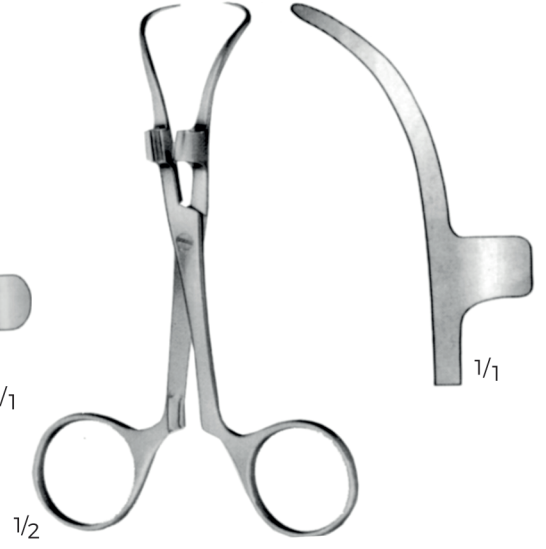

JONES
EE402-00
8.5 cm

SCHAEDEL
EE403-00-EE404-00
8.5 cm

DOYEN
EE410-00
11 cm

DOYEN
EE412-00
18 cm

LANE
EE420-00-EE420-02

EE420-00
13 cm

EE420-01
15.5 cm

EE420-02
19.5 cm

EE450-00
15 mm kadar tüp tutucu
With holders for tubing up to 15 mm
11 cm

ROBIN
EE451-01
13 mm kadar tüp tutucu
With holders for tubing up to 13 mm
13.5 cm

ROBIN
EE451-00
5 mm kadar kablo tutucu
With holders for cable up to 5 mm
13.5 cm