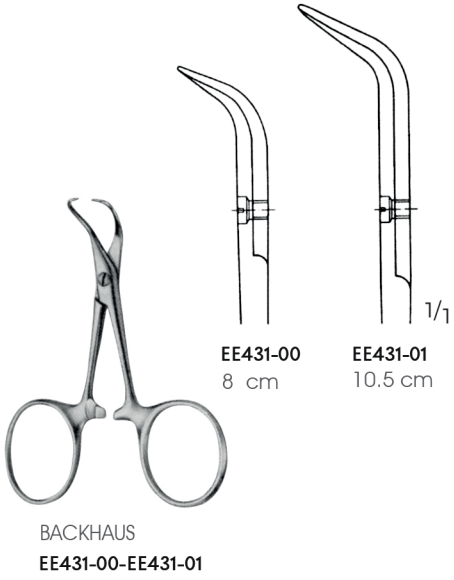

JONES
EE402-00
8.5 cm

SCHAEDEL
EE403-00-EE404-00
8.5 cm

DOYEN
EE410-00
11 cm

DOYEN
EE412-00
18 cm

LANE
EE420-00-EE420-02

EE420-00
13 cm

EE420-01
15.5 cm

EE420-02
19.5 cm

EE450-00
15 mm kadar tüp tutucu
With holders for tubing up to 15 mm
11 cm

ROBIN
EE451-01
13 mm kadar tüp tutucu
With holders for tubing up to 13 mm
13.5 cm

ROBIN
EE451-00
5 mm kadar kablo tutucu
With holders for cable up to 5 mm
13.5 cm