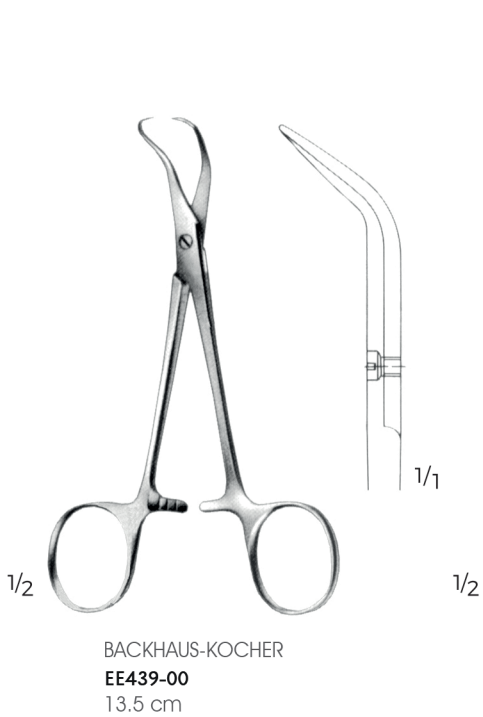

JONES
EE402-00
8.5 cm

SCHAEDEL
EE403-00-EE404-00
8.5 cm

DOYEN
EE410-00
11 cm

DOYEN
EE412-00
18 cm

LANE
EE420-00-EE420-02

EE420-00
13 cm

EE420-01
15.5 cm

EE420-02
19.5 cm

EE450-00
15 mm kadar tüp tutucu
With holders for tubing up to 15 mm
11 cm

ROBIN
EE451-01
13 mm kadar tüp tutucu
With holders for tubing up to 13 mm
13.5 cm

ROBIN
EE451-00
5 mm kadar kablo tutucu
With holders for cable up to 5 mm
13.5 cm