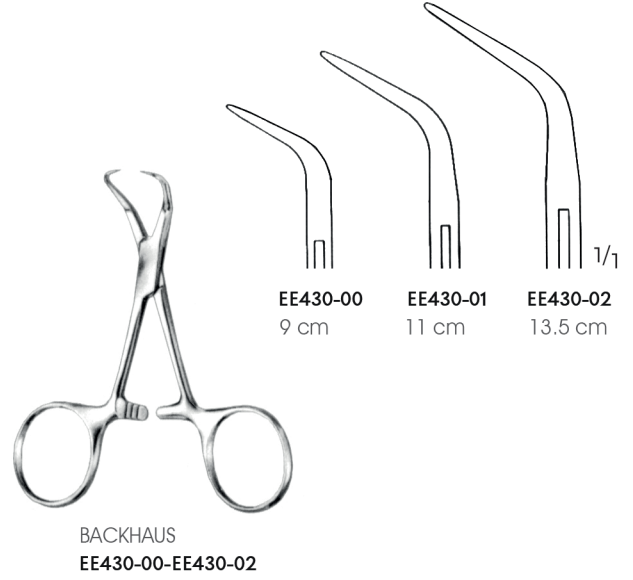

JONES
EE402-00
8.5 cm

SCHAEDEL
EE403-00-EE404-00
8.5 cm

DOYEN
EE410-00
11 cm

DOYEN
EE412-00
18 cm

LANE
EE420-00-EE420-02

EE420-00
13 cm

EE420-01
15.5 cm

EE420-02
19.5 cm

EE450-00
15 mm kadar tüp tutucu
With holders for tubing up to 15 mm
11 cm

ROBIN
EE451-01
13 mm kadar tüp tutucu
With holders for tubing up to 13 mm
13.5 cm

ROBIN
EE451-00
5 mm kadar kablo tutucu
With holders for cable up to 5 mm
13.5 cm