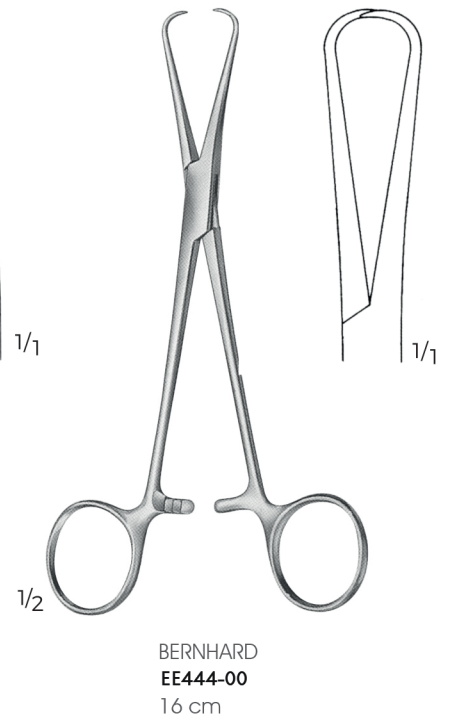

JONES
EE402-00
8.5 cm

SCHAEDEL
EE403-00-EE404-00
8.5 cm

DOYEN
EE410-00
11 cm

DOYEN
EE412-00
18 cm

LANE
EE420-00-EE420-02

EE420-00
13 cm

EE420-01
15.5 cm

EE420-02
19.5 cm

EE450-00
15 mm kadar tüp tutucu
With holders for tubing up to 15 mm
11 cm

ROBIN
EE451-01
13 mm kadar tüp tutucu
With holders for tubing up to 13 mm
13.5 cm

ROBIN
EE451-00
5 mm kadar kablo tutucu
With holders for cable up to 5 mm
13.5 cm