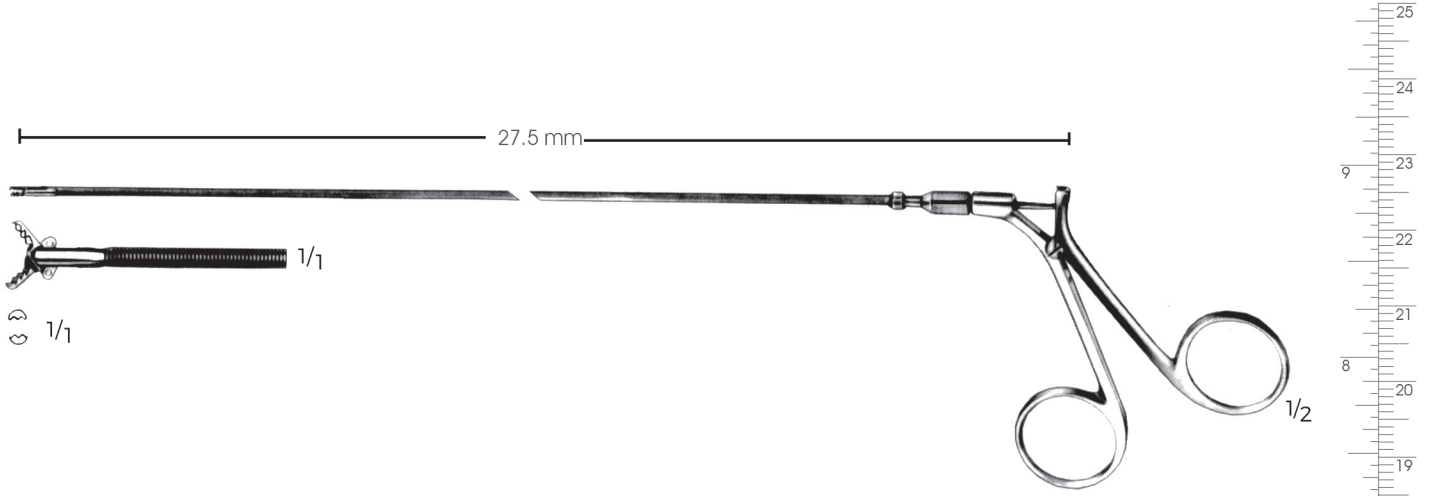

21 mm

27 mm

EE130-00

EE130-01

COLLIN

EE187-00 19,5 cm

EE187-01 23 cm

EE130-00 25 cm

EE130-01 27 cm

JACKSON
EE300-00
Tendon tutucu pens
Tendon seizing forceps
4x5 diş/4x5 teeth
15 cm

HERZ
EE302-00-EE302-01
Tendon tutucu pens
Tendon seizing forceps
15.5 cm

EE310-00
Tendon geçmeli pens
Tendon seizing forceps
12 cm

EE311-00-EE312-00
Tendon geçmeli pensleri
Tendon interlacing forceps
15 cm

JAGER
EE330-00
Tendon ve çapraz bağlara geçiş
sağlayan pens, esnek şaft
Tendon-and cross ligament passing
forceps flexible shaft
27.5 cm

EE331-00
Düz/Straight
18.5 cm

EE331-01
Eğri/Curved
18.5 cm

EE332-00
Düz/Straight
15 cm

EE332-01
Eğri/Curved
15 cm

BRAND
EE331-00-EE332-01
Tendon tutma pensleri
Tendon holding forceps

KLEINERT-KUTZ
EE338-00
Tendon geçiş pens
Tendon passing forceps
20.5 cm