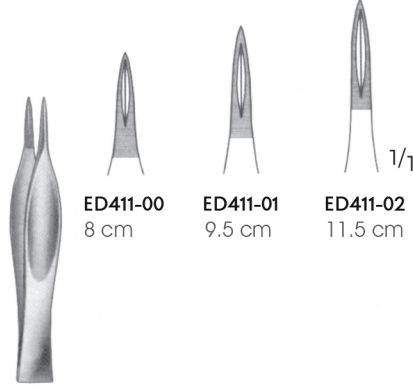

FEILCHENFELD
ED411-00-ED411-02
Kıymık pensetler
Splinter forceps