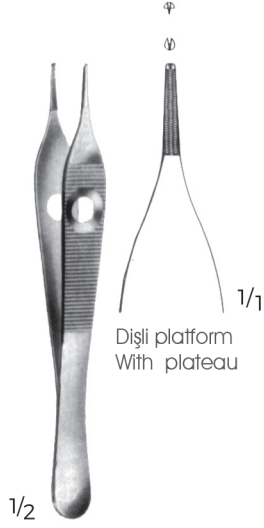

**ADSON**  
**ED324-00**  
Hassas doku penseti  
Delicate tissue forceps  
12 cm

**HUDSON**  
**ED321-00**  
Doku penseti  
Tissue forceps  
12.5 cm

**ADSON**  
**ED328-00**  
Doku penseti  
Tissue forceps  
12 cm

**MICRO-ADSON**  
**ED327-00**  
Hassas doku penseti  
Delicate tissue forceps  
15 cm

Eğik geçme  
Slant pass

Dişli platform  
With plateau

2 x 3 diş  
2 x 3 teeth

ADSON  
**ED325-00**  
Hassas doku penseti  
Delicate tissue forceps  
12 cm

ADSON  
**ED325-01**  
Hassas doku penseti  
Delicate tissue forceps  
12 cm

ADSON  
**ED326-00**  
Hassas doku penseti  
Delicate tissue forceps  
12 cm

ADSON  
**ED326-01**  
Hassas doku penseti  
Delicate tissue forceps  
12 cm