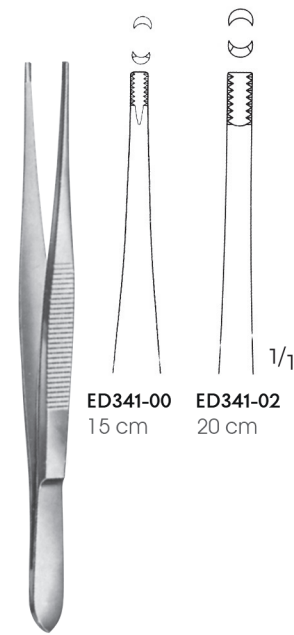

**MICRO-ADSON**  
**ED327-00**  
Hassas doku penseti  
Delicate tissue forceps  
15 cm

Eğik geçme  
Slant pass

Dişli platform  
With plateau

2 x 3 diş  
2 x 3 teeth

ADSON  
**ED325-00**  
Hassas doku penseti  
Delicate tissue forceps  
12 cm

ADSON  
**ED325-01**  
Hassas doku penseti  
Delicate tissue forceps  
12 cm

ADSON  
**ED326-00**  
Hassas doku penseti  
Delicate tissue forceps  
12 cm

ADSON  
**ED326-01**  
Hassas doku penseti  
Delicate tissue forceps  
12 cm

ADSON  
**ED329-00**  
Hassas doku penseti  
Delicate tissue forceps  
15 cm

GRAEFE  
**ED351-00**  
Dişli doku penseti  
Tissue forceps  
11 cm

ADSON-BROWN  
**ED340-00**  
Dişli doku penseti, sivri  
Tissue forceps, sharp  
12 cm