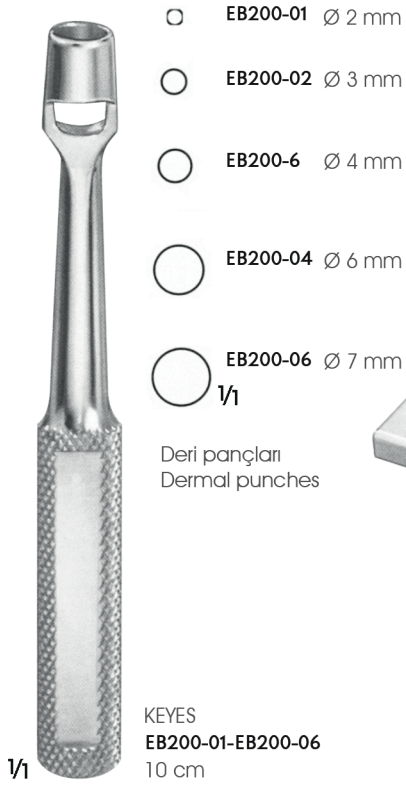

# EDE

Dermatoloji  
Dermatology

- EB200-01 Ø 2 mm
  - EB200-02 Ø 3 mm
  - EB200-6 Ø 4 mm
  - EB200-04 Ø 6 mm
  - EB200-06 Ø 7 mm
- 1/1

Deri pançları  
Dermal punches

KEYES  
EB200-00  
5 uçlu, komple deri pançı  
Dermal punch, complete with 5  
interchangeable tips, handle and  
rack

0.2 mm

ED103-00  
11 cm

0.3 mm

ED104-00  
11 cm

ADSON  
ED323-00  
12 cm

ED219-00  
15.5 cm

CUSHING  
ED220-01  
20 cm

ED363-00-ED363-01  
14.5 cm

EN164-01  
5 mm

EN164-02  
6 mm

EN164-03  
7 mm

EN165-00  
4.3 mm

EN165-02  
5.8 mm

EN165-04  
6.4 mm

EN165-01  
5.3 mm

EN165-03  
6.3 mm

EN165-05  
7.2 mm

WOLFF  
EN165-00-EN165-05  
14 cm

1/2

SILVER  
EB186-00P

Cilt nakil bıçağı, bıçaksız  
Skin graft knife, without blade  
19 cm

1/2

SCHINK  
EB182-00

Sadece dermatom  
Dermatome only  
30 cm