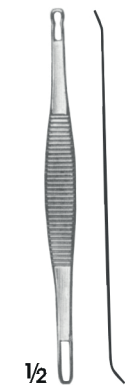

# EDE

Dermatoloji  
Dermatology

- EB200-01 Ø 2 mm
  - EB200-02 Ø 3 mm
  - EB200-6 Ø 4 mm
  - EB200-04 Ø 6 mm
  - EB200-06 Ø 7 mm
- 1/1

Deri pançları  
Dermal punches

KEYES  
EB200-00  
5 uçlu, komple deri pançı  
Dermal punch, complete with 5  
interchangeable tips, handle and  
rack

HEBRA  
EB217-00  
18 cm

EB218-00  
14.5 cm

UNNA  
EN160-00  
14 cm

VIDAL  
EN163-00  
13.5 cm

KILNER  
EK127-00  
16 cm

SCHAMBERG  
EN161-00  
10 cm

FOX  
EN164-00-EN164-03  
14 cm

EN164-00  
4 mm

EN165-05  
7.2 mm

WOLFF  
EN165-00-EN165-05  
14 cm

1/2

SILVER  
EB186-00P

Cilt nakil bıçağı, bıçaksız  
Skin graft knife, without blade  
19 cm

1/2

SCHINK  
EB182-00

Sadece dermatom  
Dermatome only  
30 cm

EB188-01

Yedek Bıçak  
Spare blade only

EB188-00

Cilt doğrultma plağı  
Skin straightening plate  
only

1/2

WATSON  
EB184-00

Cilt nakil bıçağı, bıçaksız  
Skin graft knife, without blade  
30 cm