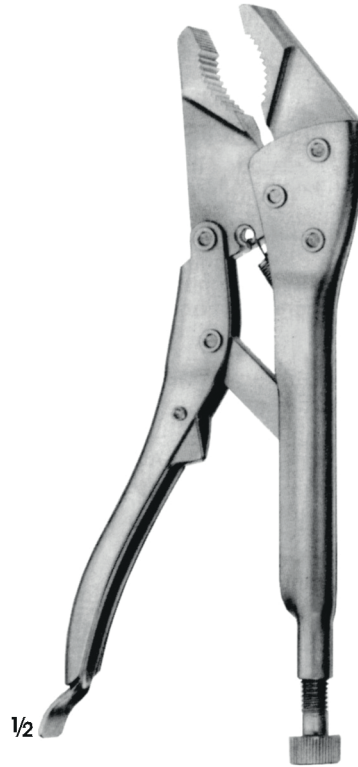

1/2

EP625-00
Mengene kavramalı, ayarlı pense
Vise grip pliers set
20 cm

1/1