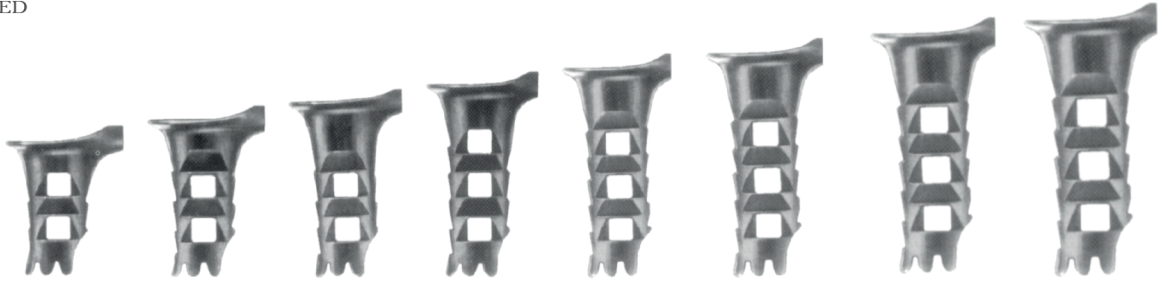

HARD COATED

EL486-02 40 mm   EL486-03 45 mm   EL486-04 50 mm   EL486-05 55 mm   EL486-06 60 mm   EL486-07 65 mm   EL486-09 75 mm   EL486-11 85 mm