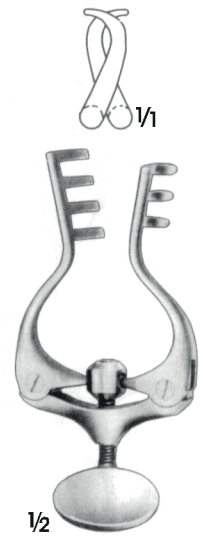

1/2

EL085-01
Sivri/Sharp
10 cm

EL088-00

EL088-01

ALM
EL088-00 7 cm
EL088-01 10 cm

1/2

EL437-00
Otomatik ekartör
Self-retaining retractor
12 cm

1/2

ALLPORT
EL089-00
9.5 cm

1/2

JANSEN
EL093-00 Sivri/Sharp
10 cm

1/2

JANSEN
EL095-00
10 cm

1/2

JANSEN
EL097-00
10 cm

WEITLANER
EL300-00 Sivri/Sharp
11 cm