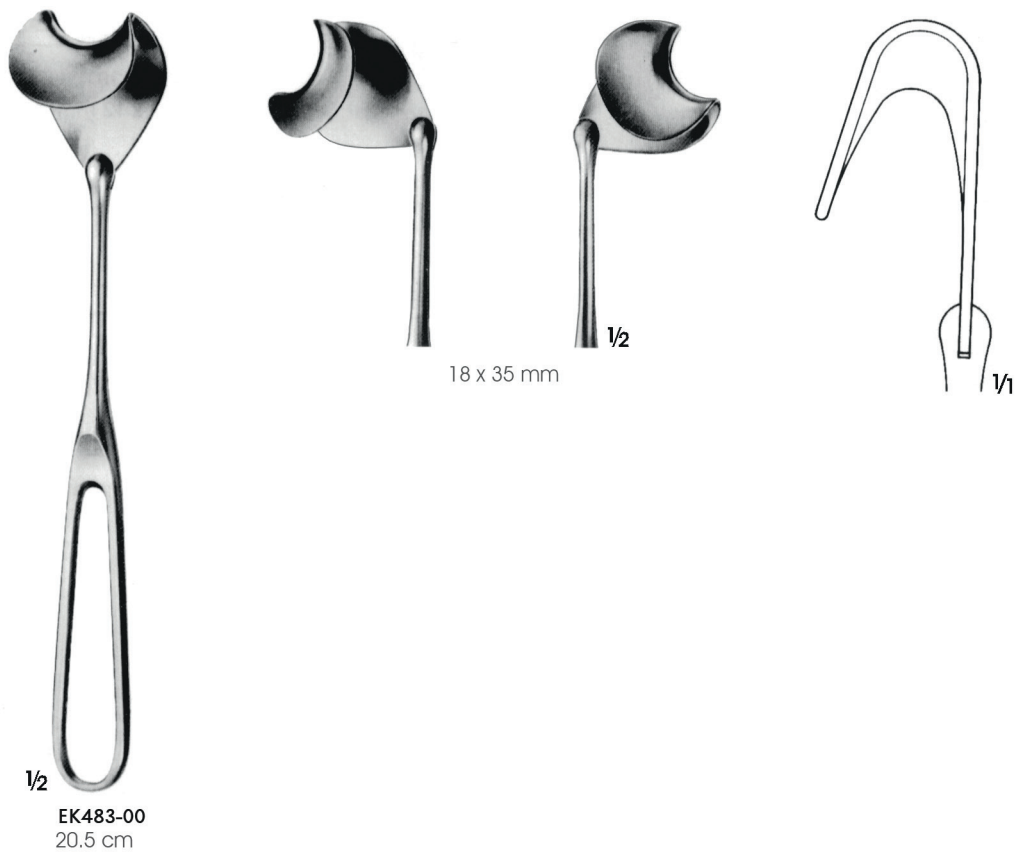

OBWEGESER  
EK457-00-EK457-05  
21.5 cm

1/2

OBWEGESER  
EK458-00-EK458-05  
21.5 cm

KOCHER  
EK460-00-EK460-04  
23 cm

SAUERBRUCH  
EK461-00-EK461-02  
22.5 cm

$\frac{1}{2}$  KIRSCH  
EK463-02-EK464-02  
21 cm

$\frac{1}{1}$

EK466-01  
53 x 15 mm  
22.5 cm

EK466-00  
59 x 20 mm  
21.5 cm

SCHULZ  
EK466-00-EK466-01  
Emiş tertibatlı ekartör, ufak ameliyatlarda ve tek elle kullanılır.  
Retractor with suction device, for one-handed operation in minor surgery.