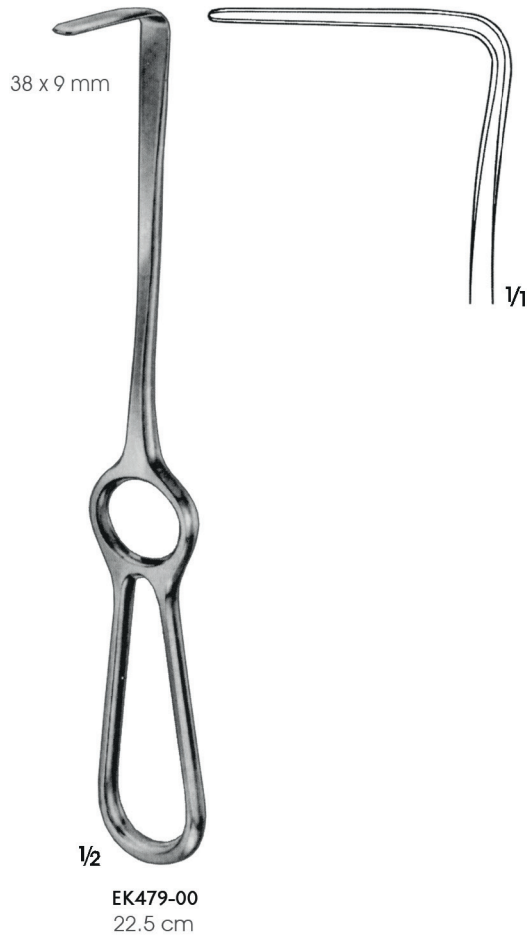

$\frac{1}{1}$

EK466-01  
53 x 15 mm  
22.5 cm

EK466-00  
59 x 20 mm  
21.5 cm

SCHULZ  
EK466-00-EK466-01  
Emiş tertibatlı ekartör, ufak ameliyatlarda ve tek elle kullanılır.  
Retractor with suction device, for one-handed operation in minor surgery.