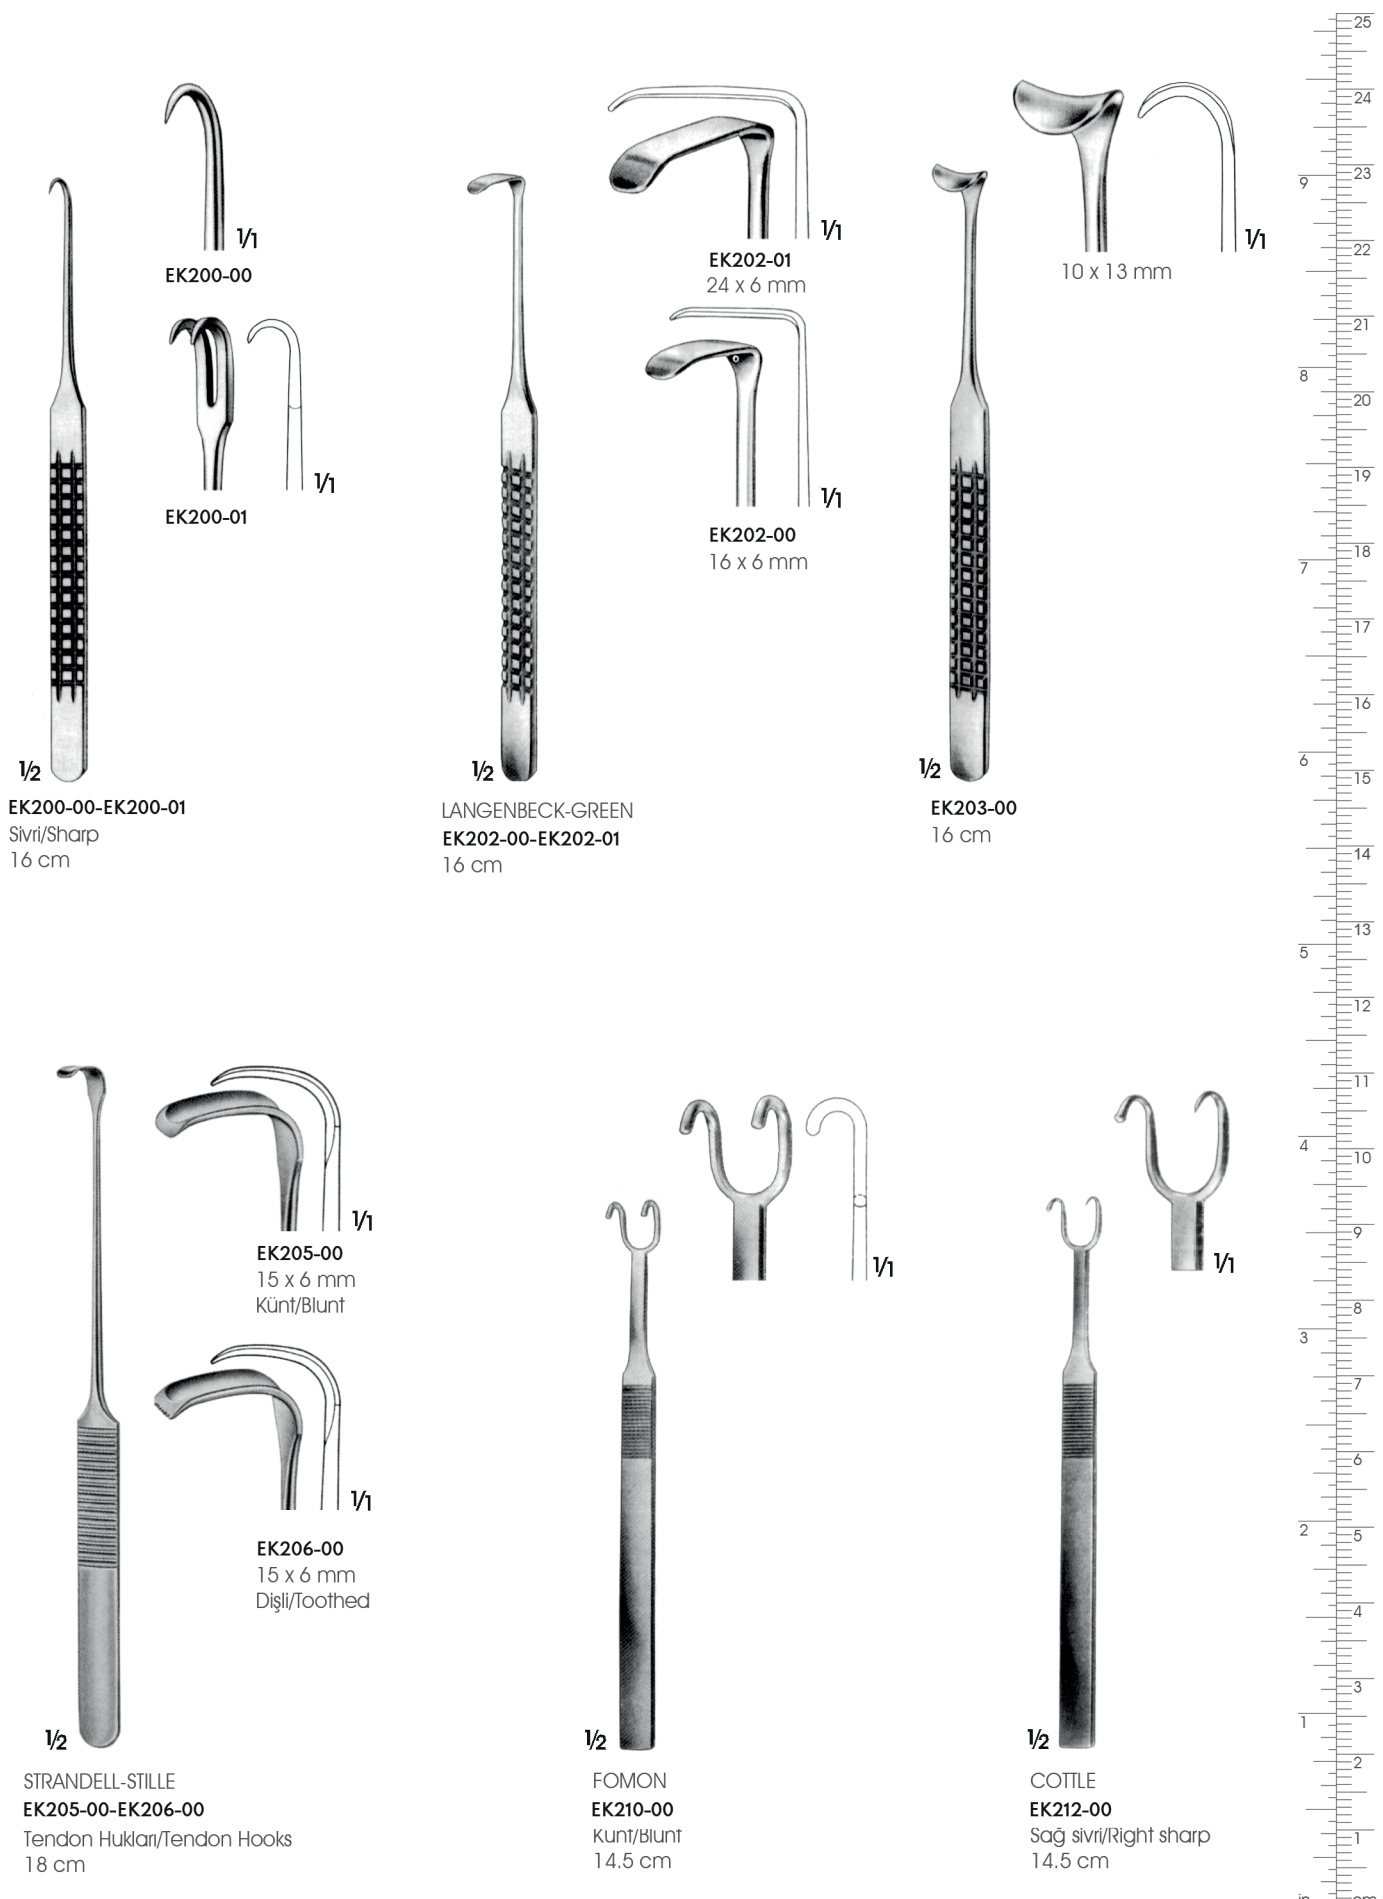

MANNERFELT
EK193-00-EK193-01
Geri eğimli çatallı huk
Forked hooks, retrograded
curved
15.5 cm

MANNERFELT
EK196-00
Eyer huk, çerçevelli
Saddle hook, fenestrated
15.5 cm

MANNERFELT
EK198-00
Tendon çift uçlu huk
Tendon double hook
16 cm

EK200-00-EK200-01
Sivri/Sharp
16 cm

LANGENBECK-GREEN
EK202-00-EK202-01
16 cm

EK203-00
16 cm

STRANDELL-STILLE
EK205-00-EK206-00
Tendon Hukları/Tendon Hooks
18 cm

FOMON
EK210-00
Kunt/Blunt
14.5 cm

COTTLE
EK212-00
Sağ sivri/Right sharp
14.5 cm