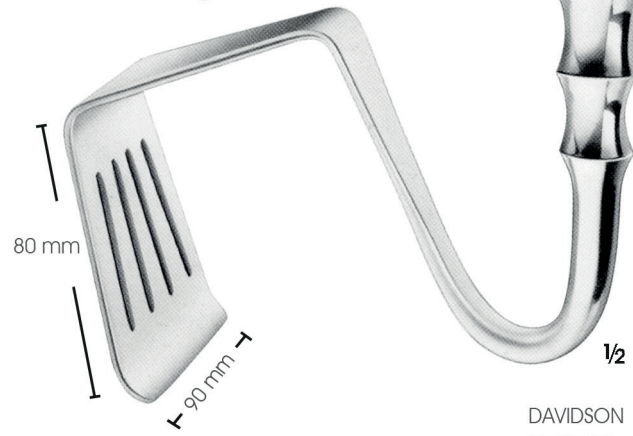

1/2  
HARRINGTON-PEMBERTON  
EK621-00 175 x 64 mm  
Esnek/Flexible  
29.5 cm

ALLISON  
EK625-02  
25.5 cm

ALLISON  
EK625-05  
32 cm

ALLISON  
EK628-02  
30 cm

CORYLLOS  
EK630-00-EK630-02  
25.5 cm

SAUERBRUCH  
EK631-00  
26 cm

1/2

**EK635-02**  
26 cm

1/2

**BRUNNER  
EK640-00**  
24 cm

DAVIDSON  
EK637-03  
19.5 cm

DAVIDSON  
EK637-01  
19.5 cm

BRUNNER  
EK644-00-EK644-06  
27.5 cm

HASSON  
EK661-00-EK661-01

1/2  
EK661-00  
10 x 160 mm

1/2  
EK661-01  
13 x 180 mm

19 mm  
1/2  
DEAVER  
EK660-01  
18 cm

22 mm  
1/2  
DEAVER  
EK660-02  
21.5 cm

25 mm  
1/2  
DEAVER  
EK660-03  
23.5 cm

DEAVER  
EK660-04  
30 cm