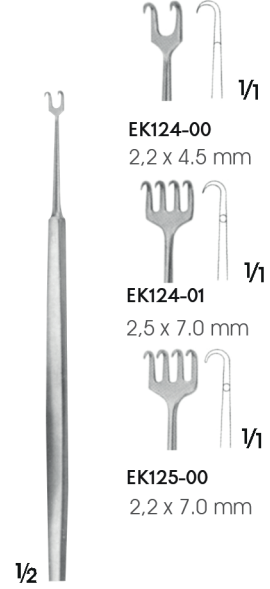

ROLLET
EK124-00 13 cm
EK124-01 13.5 cm
Sivri/Sharp
EK125-00 13.5 cm
Künt/Blunt