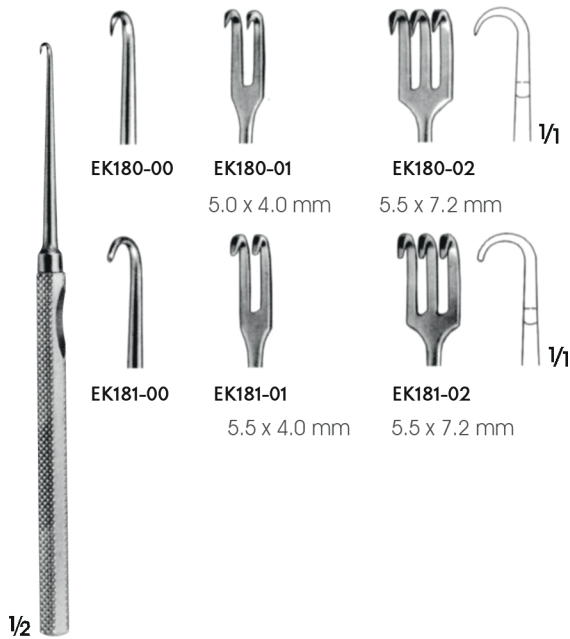

**EK171-00-EK171-03** Künt/Blunt  
Büyük eğri/Large curve  
16.5 cm

MANNERFELT  
**EK175-00**  
Sivri/Sharp  
13.5 cm

MANNERFELT  
**EK176-00**  
Sivri/Sharp  
15.5 cm

MANNERFELT  
**EK177-00**  
Sivri/Sharp  
15.5 cm

MANNERFELT  
**EK178-00**  
Esnek şaft küçük eğri, sivri  
Flexible shaft, small curve, sharp  
15.5 cm

MANNERFELT  
**EK180-00-EK180-02** Sivri/Sharp  
**EK181-00-EK181-02** Künt/Blunt  
Küçük eğri/Small curve  
15.5 cm