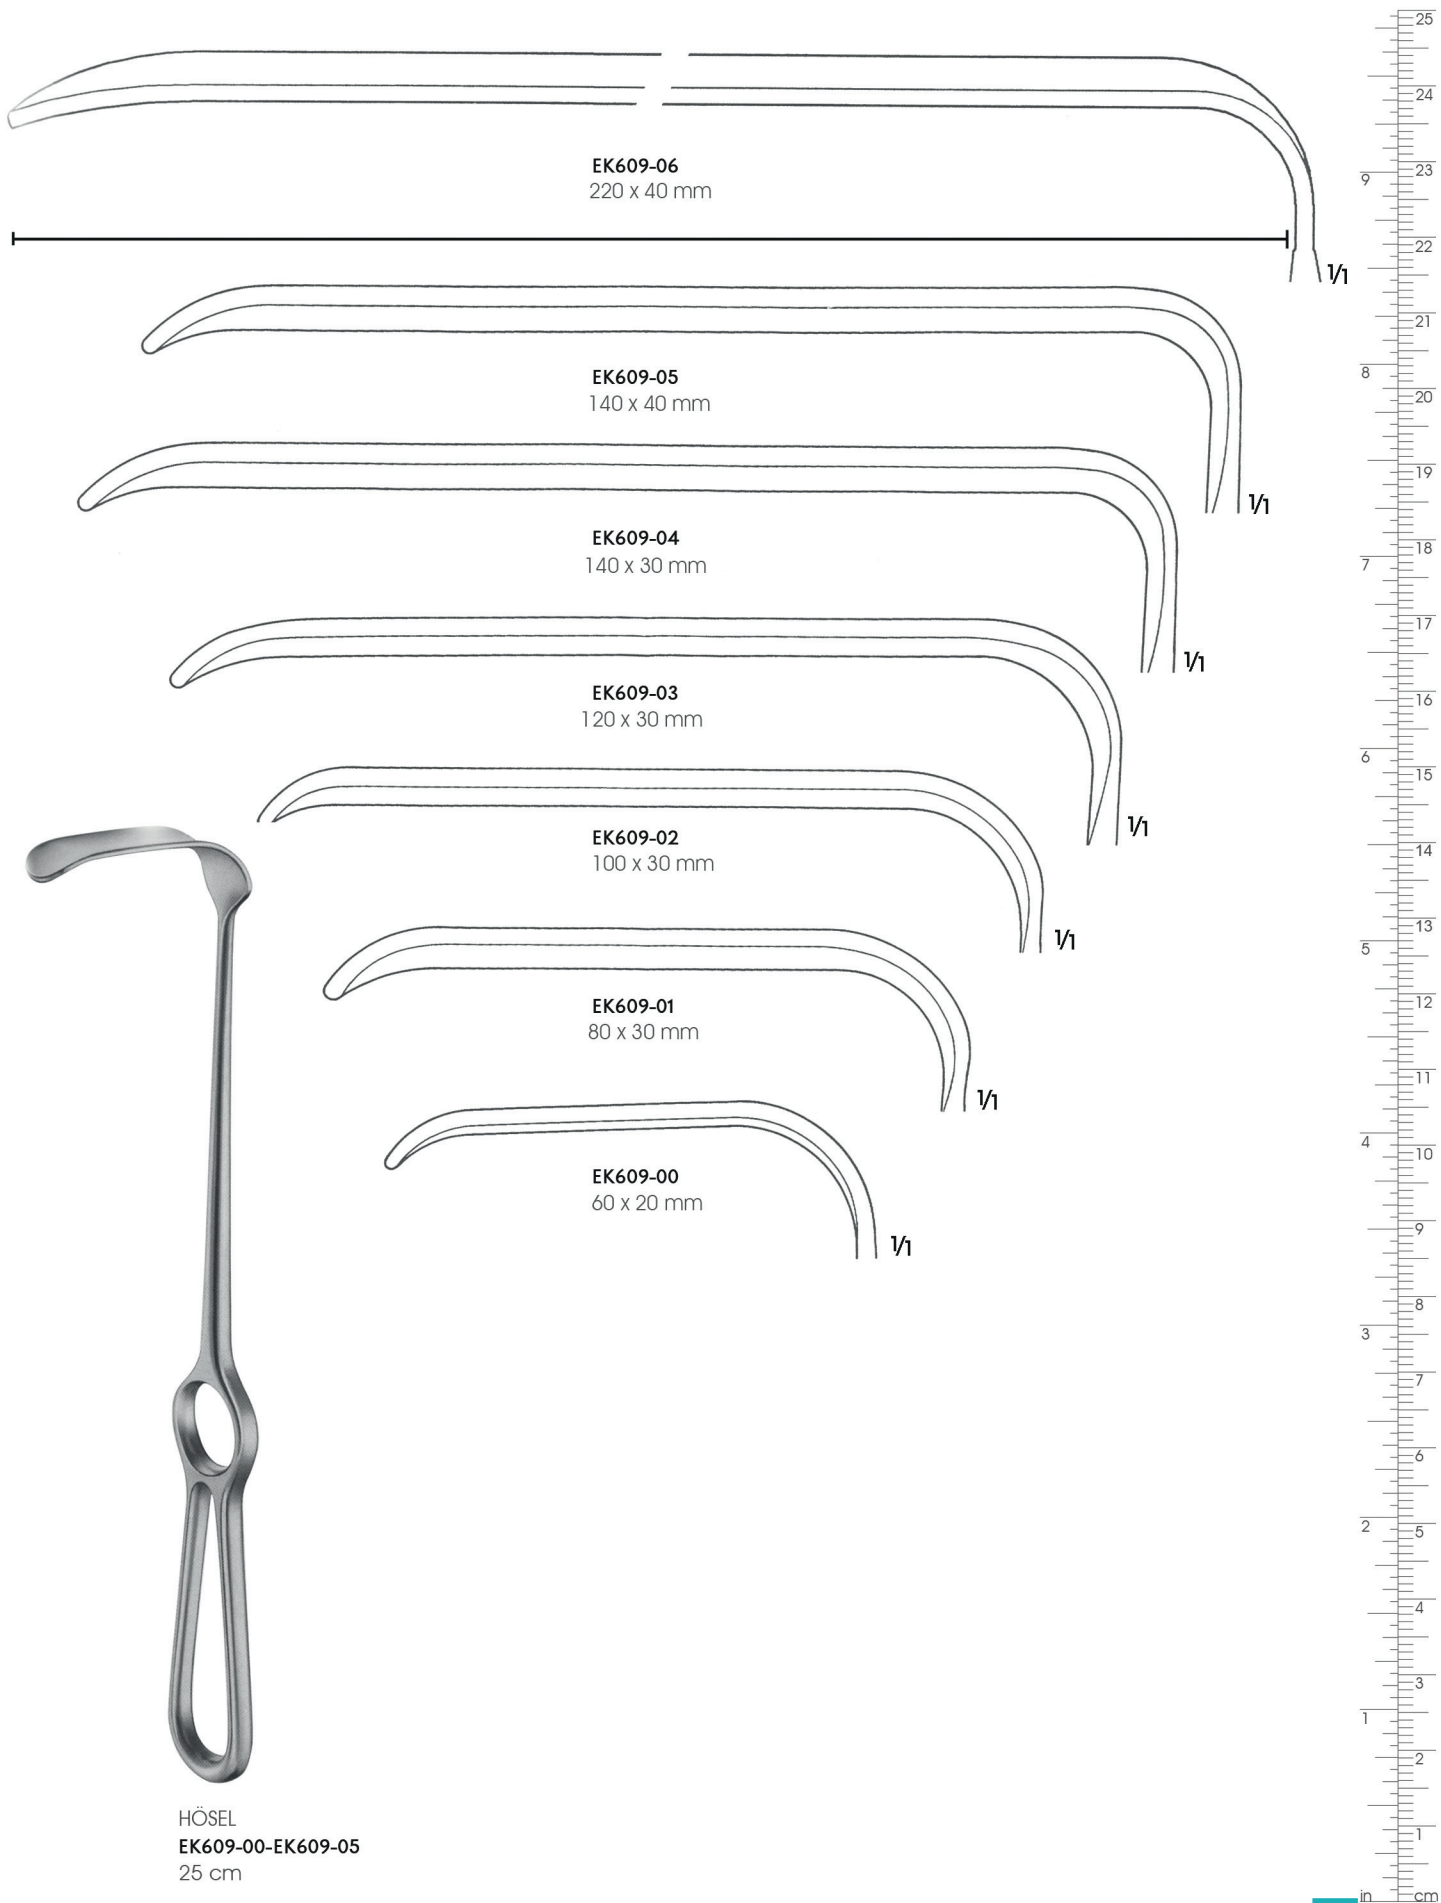

KELLY  
EK492-00-EK492-05  
26 cm

1/2

RICHARDSON  
EK493-00  
25 cm

RICHARDSON-EASTMAN  
EK494-00  
Komple/Complete  
EK494-01 25 cm  
EK494-02 27 cm

**EK605-01**  
36 x 20 mm  
23 cm

**EK605-02**  
67 x 25 mm  
25 cm

**EK605-04** 80 x 42 mm  
**EK605-05** 80 x 50 mm  
**EK605-06** 80 x 60 mm  
25 cm

**EK606-00** 70 x 40 mm  
**EK606-01** 70 x 50 mm  
**EK606-02** 70 x 65 mm

**KOCHER**  
EK605-01-EK605-06

**MORRIS**  
EK606-00-EK606-02  
24.5 cm

1/2

**EK607-02**  
89 x 50 mm  
25.5 cm

**EK607-01**  
76 x 25 mm  
23 cm

**EK607-00**  
52 x 16 mm  
23 cm

MEYERDING  
EK607-00-EK607-02

KOCHER-WAGNER  
EK608-00-EK608-03  
28 cm

1/2  
HARRINGTON  
EK620-00 123 x 45 mm  
EK620-01 123 x 64 mm  
Esnek/Flexible  
29.5 cm

DEAVER  
EK660-05  
31.5 cm

1/2

DEAVER  
EK660-08  
32 cm

25 mm

1/2

DEAVER  
EK660-09  
36.5 cm

DEAVER  
EK668-04  
31 cm

DEAVER  
EK668-05  
31 cm