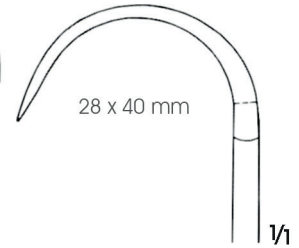

EK437-00-EK438-00

Dikey saplı bleyd  
Handle vertical to the blade  
24 cm

26 x 40 mm

1/2

EK437-00  
8 dişli, yarı sivri  
8 prongs, semi-sharp

26 x 40 mm

1/2

EK438-00  
8 dişli, künt  
8 prongs, blunt