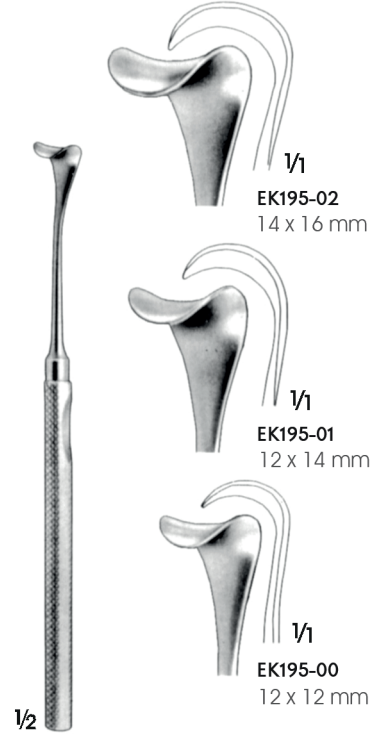

MANNERFELT  
**EK178-00**  
Esnek şaft küçük eğri, sivri  
Flexible shaft, small curve, sharp  
15.5 cm

MANNERFELT  
**EK180-00-EK180-02** Sivri/Sharp  
**EK181-00-EK181-02** Künt/Blunt  
Küçük eğri/Small curve  
15.5 cm

MANNERFELT  
**EK182-00-EK182-02** Sivri/Sharp  
**EK183-00-EK183-02** Künt/Blunt  
Büyük eğri/Large curve  
15.5 cm

MANNERFELT  
EK190-00  
Oluklu/Hollow grooved  
15.5 cm

LANGENBECK-MANNERFELT  
EK191-00-EK191-03  
15.5 cm

MANNERFELT  
EK195-00-EK195-02  
Eyer huklar/Saddle hooks  
15.5 cm

MANNERFELT  
EK193-00-EK193-01  
Geri eğimli çatallı huk  
Forked hooks, retrograded  
curved  
15.5 cm

MANNERFELT  
EK196-00  
Eyer huk, çerçevelli  
Saddle hook, fenestrated  
15.5 cm