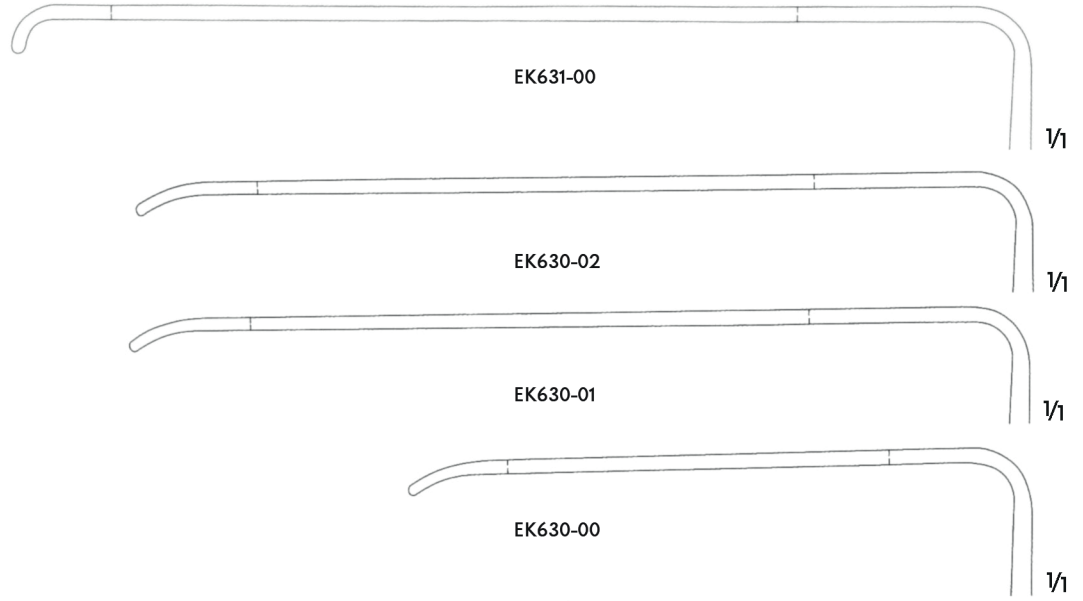

1/2  
HARRINGTON-PEMBERTON  
EK621-00 175 x 64 mm  
Esnek/Flexible  
29.5 cm

ALLISON  
EK625-02  
25.5 cm

ALLISON  
EK625-05  
32 cm

ALLISON  
EK628-02  
30 cm

CORYLLOS  
EK630-00-EK630-02  
25.5 cm

SAUERBRUCH  
EK631-00  
26 cm