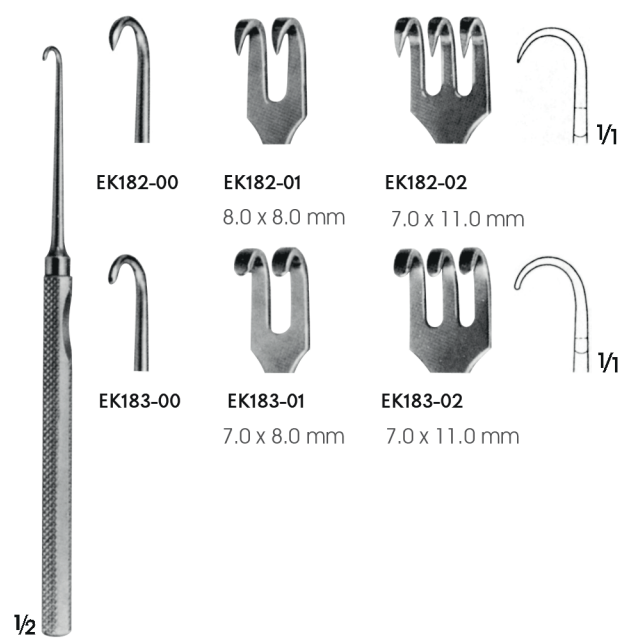

**EK171-00-EK171-03** Künt/Blunt  
Büyük eğri/Large curve  
16.5 cm

MANNERFELT  
**EK175-00**  
Sivri/Sharp  
13.5 cm

MANNERFELT  
**EK176-00**  
Sivri/Sharp  
15.5 cm

MANNERFELT  
**EK177-00**  
Sivri/Sharp  
15.5 cm

MANNERFELT  
**EK178-00**  
Esnek şaft küçük eğri, sivri  
Flexible shaft, small curve, sharp  
15.5 cm

MANNERFELT  
**EK180-00-EK180-02** Sivri/Sharp  
**EK181-00-EK181-02** Künt/Blunt  
Küçük eğri/Small curve  
15.5 cm