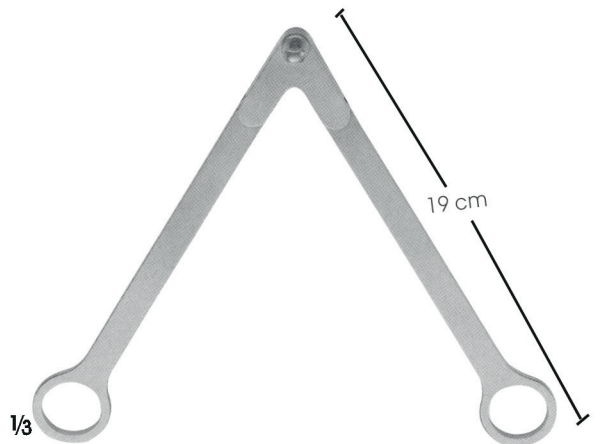

1/3

ROCHARD
EK737-00
Bağlantı tertibatı K 739.00-K 739.04
Fixation device for K 739.00-K 739.04