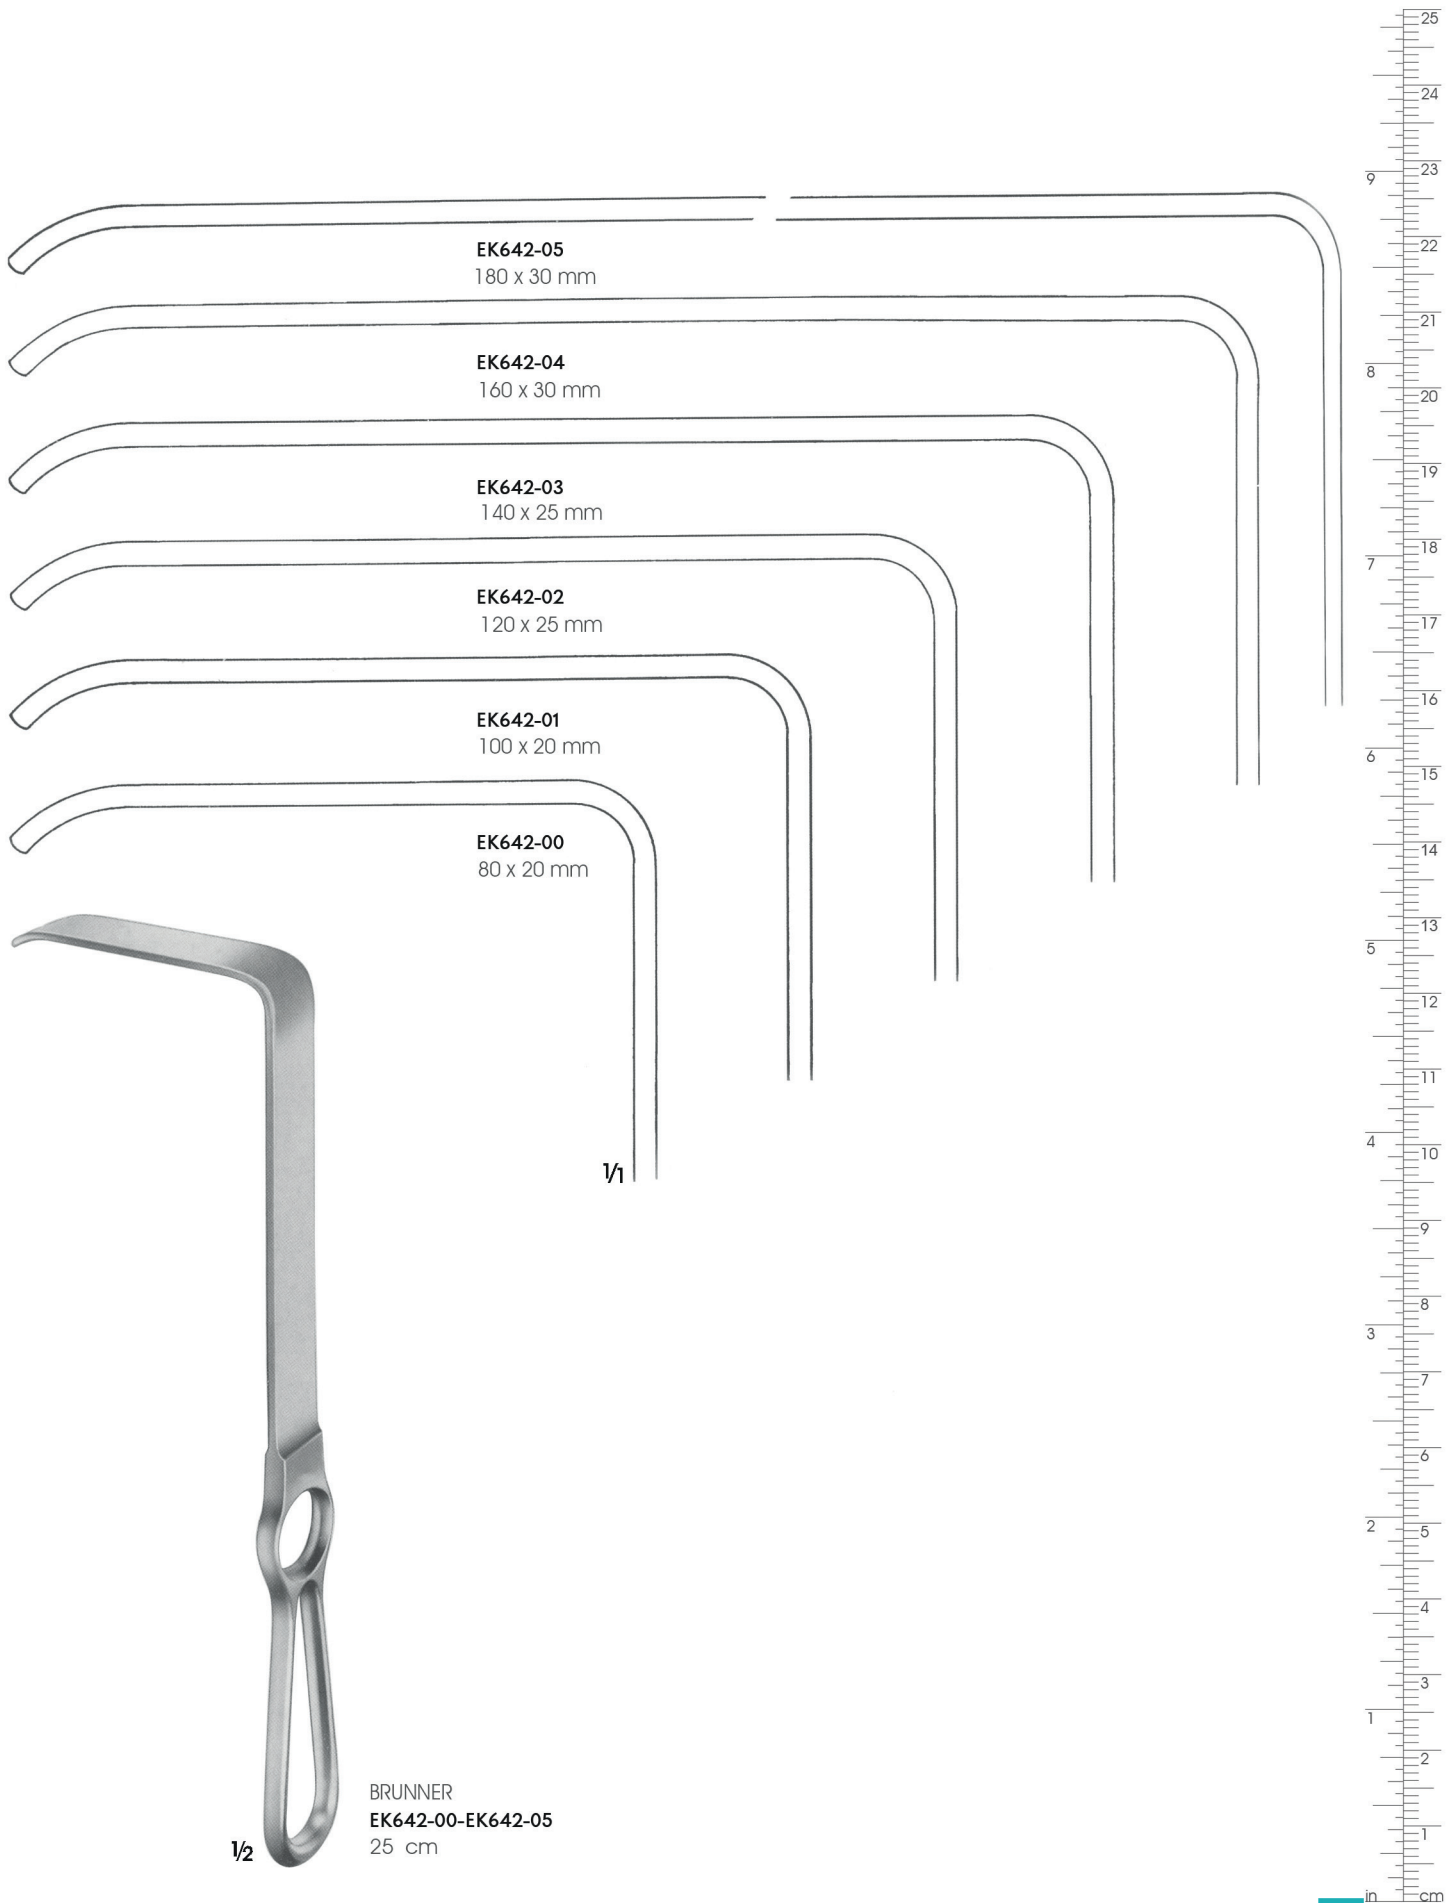

1/2

**EK635-02**  
26 cm

1/2

**BRUNNER  
EK640-00**  
24 cm

DAVIDSON  
EK637-03  
19.5 cm

DAVIDSON  
EK637-01  
19.5 cm

BRUNNER  
EK644-00-EK644-06  
27.5 cm

HASSON  
EK661-00-EK661-01

1/2  
EK661-00  
10 x 160 mm

1/2  
EK661-01  
13 x 180 mm

19 mm  
1/2  
DEAVER  
EK660-01  
18 cm

22 mm  
1/2  
DEAVER  
EK660-02  
21.5 cm

25 mm  
1/2  
DEAVER  
EK660-03  
23.5 cm

DEAVER  
EK660-04  
30 cm

DEAVER  
EK660-05  
31.5 cm

1/2

DEAVER  
EK660-08  
32 cm

25 mm

1/2

DEAVER  
EK660-09  
36.5 cm

DEAVER  
EK668-04  
31 cm

DEAVER  
EK668-05  
31 cm

DEAVER  
EK668-07  
30.5 cm

DEAVER  
EK668-08  
31 cm

LERICHE  
EK670-00  
25.5 cm

LERICHE  
EK670-02  
27.5 cm

KÜMMEL  
EK672-00  
Bükülebilir/Malleable  
28.5 cm

KÖRTE  
EK678-02  
30 cm

1/2

**EK726-00**  
Prostat ekartör  
Prostate retractor  
36 cm