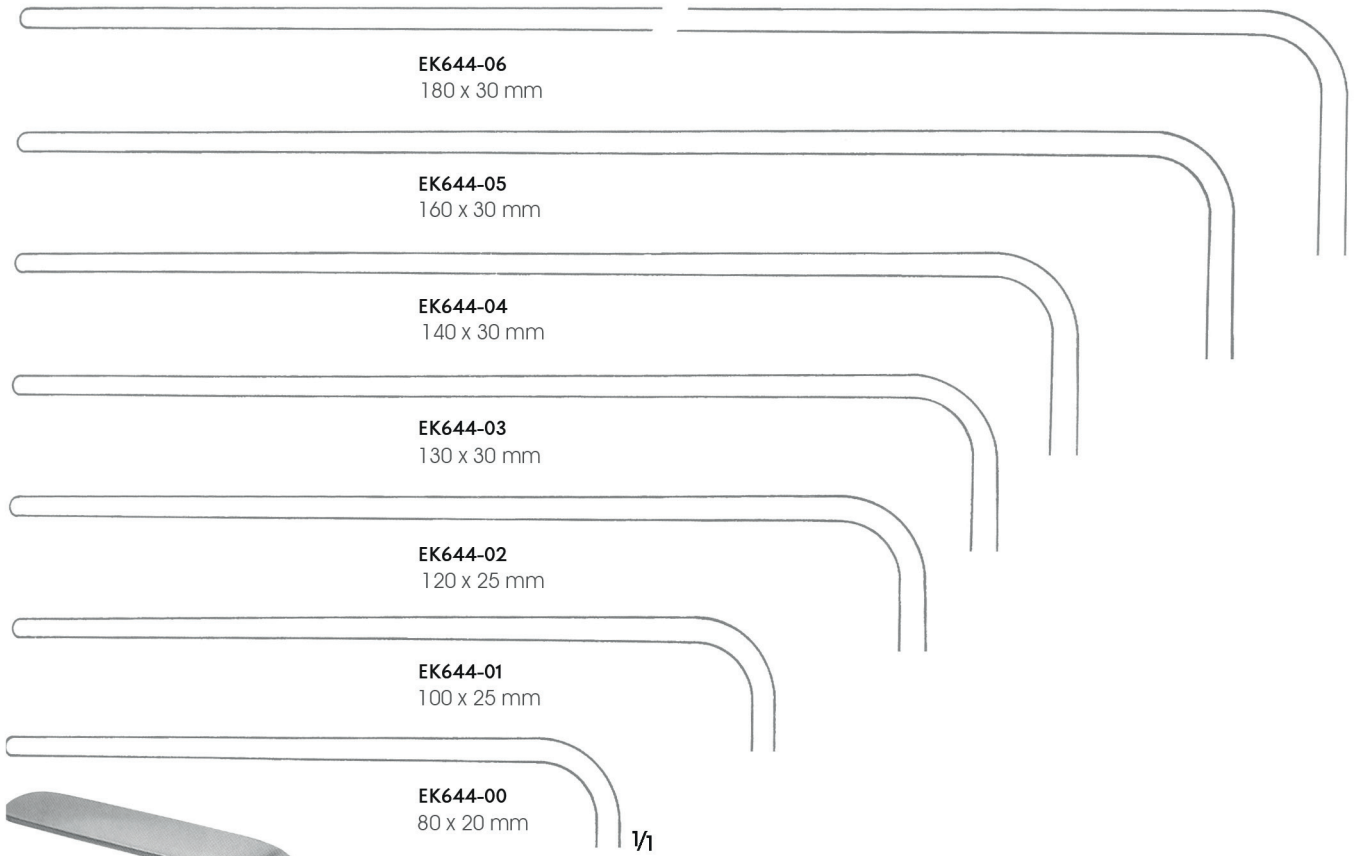

1/2

**EK635-02**  
26 cm

1/2

**BRUNNER  
EK640-00**  
24 cm

DAVIDSON  
EK637-03  
19.5 cm

DAVIDSON  
EK637-01  
19.5 cm

BRUNNER  
EK644-00-EK644-06  
27.5 cm

HASSON  
EK661-00-EK661-01

1/2  
EK661-00  
10 x 160 mm

1/2  
EK661-01  
13 x 180 mm

19 mm  
1/2  
DEAVER  
EK660-01  
18 cm

22 mm  
1/2  
DEAVER  
EK660-02  
21.5 cm

25 mm  
1/2  
DEAVER  
EK660-03  
23.5 cm

DEAVER  
EK660-04  
30 cm

DEAVER  
EK660-05  
31.5 cm

1/2

DEAVER  
EK660-08  
32 cm

25 mm

1/2

DEAVER  
EK660-09  
36.5 cm

DEAVER  
EK668-04  
31 cm

DEAVER  
EK668-05  
31 cm