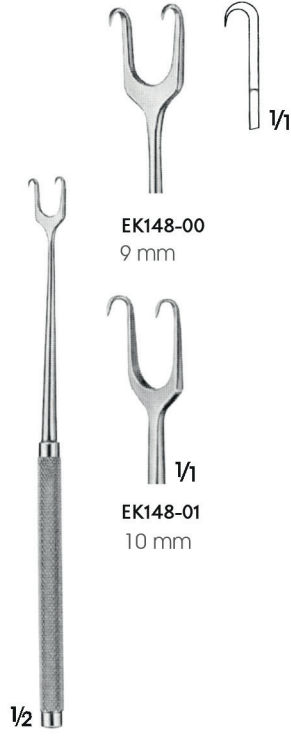

COTTLE  
EK134-00  
16 cm

GILLIES  
EK138-00-EK138-01  
18 cm

KLEINERT-KUTZ  
EK158-00-EK158-02  
16 cm

JOSEPH  
EK143-00-EK143-04  
16.5 cm

FISCH  
EK142-00  
Dura ekartör  
Dura retractor  
18.5 cm

MC INDOE  
EK148-00-EK148-01  
15 cm

EK145-00  
Doku piki/Tissue pick  
Doku ve deriyi yakalayıp  
kaldırmak için çift uçlu  
Double picks to grasp and  
lift skin, tissue etc  
18.5 cm

BARKSKY  
EK149-00  
15.5 cm

KILNER  
EK150-00  
Sivri/Sharp  
8 cm

**EK171-00-EK171-03** Künt/Blunt  
Büyük eğri/Large curve  
16.5 cm

MANNERFELT  
**EK175-00**  
Sivri/Sharp  
13.5 cm

MANNERFELT  
**EK176-00**  
Sivri/Sharp  
15.5 cm

MANNERFELT  
**EK177-00**  
Sivri/Sharp  
15.5 cm