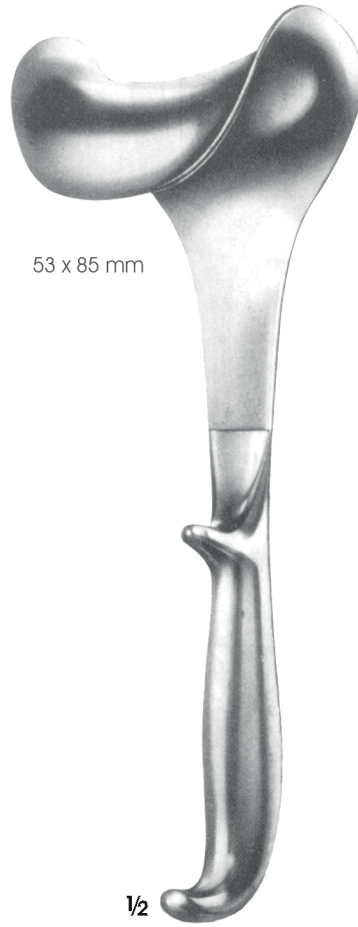

DEAVER  
EK660-05  
31.5 cm

1/2

DEAVER  
EK660-08  
32 cm

25 mm

1/2

DEAVER  
EK660-09  
36.5 cm

DEAVER  
EK668-04  
31 cm

DEAVER  
EK668-05  
31 cm

Ağız genişlikleri  
Width of blades

	35 mm	45 mm	60 mm
60 mm	EK705-01	EK705-04	EK705-07
90 mm	EK705-02	EK705-05	EK705-08
120 mm	EK705-03	EK705-06	EK705-09
160 mm		EK705-12	EK705-14

**DOYEN**  
**EK709-00**  
25 cm

**DOYEN**  
**EK710-00**  
26 cm

FRITSCH  
EK715-01-EK715-05  
23,5 cm

BRUNNER  
EK728-00  
24 cm

BRUNNER  
EK728-02  
Işık taşıyıcılı/With light carrier  
24 cm

MIKULICZ  
**EK730-00** 120 x 50 mm  
**EK730-01** 150 x 50 mm  
Işık taşıyıcılı/With light carrier  
26 cm

DOYEN  
**EK731-00**  
25 cm

DOYEN  
**EK731-10**  
Işık taşıyıcılı/With light carrier  
25 cm

1/3

DOYEN  
EK732-00 48 x 90 mm  
EK732-01 48 x 105 mm  
EK732-02 48 x 120 mm  
EK732-03 48 x 135 mm  
28 cm